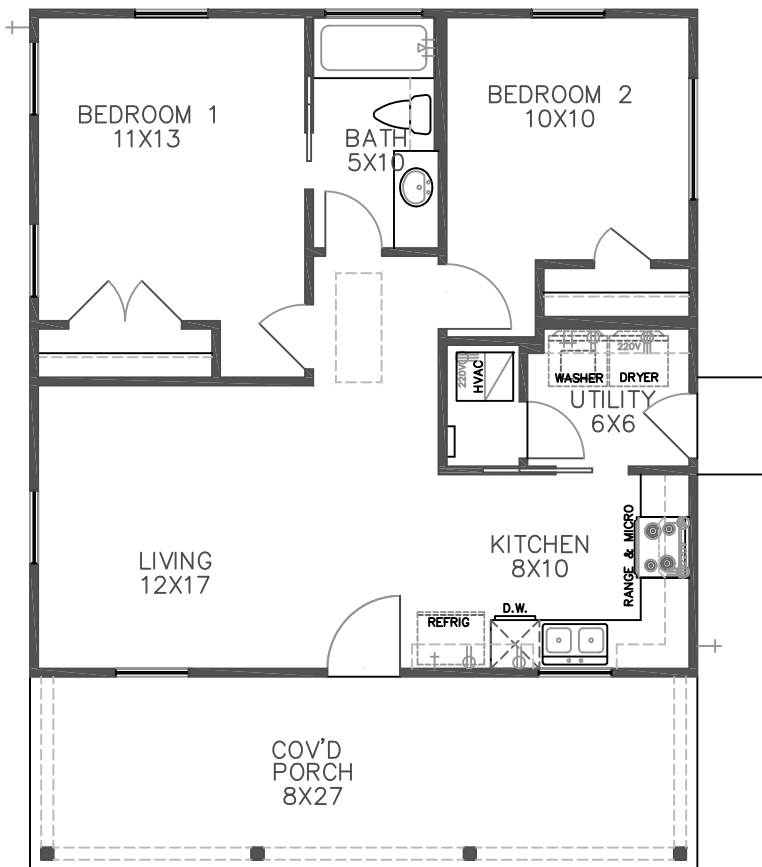

PLAN 750

2 BED / 2 BATH
750 sq. ft.

FOR MORE INFORMATION CONTACT:
NATHAN SMITH 830.385.9200